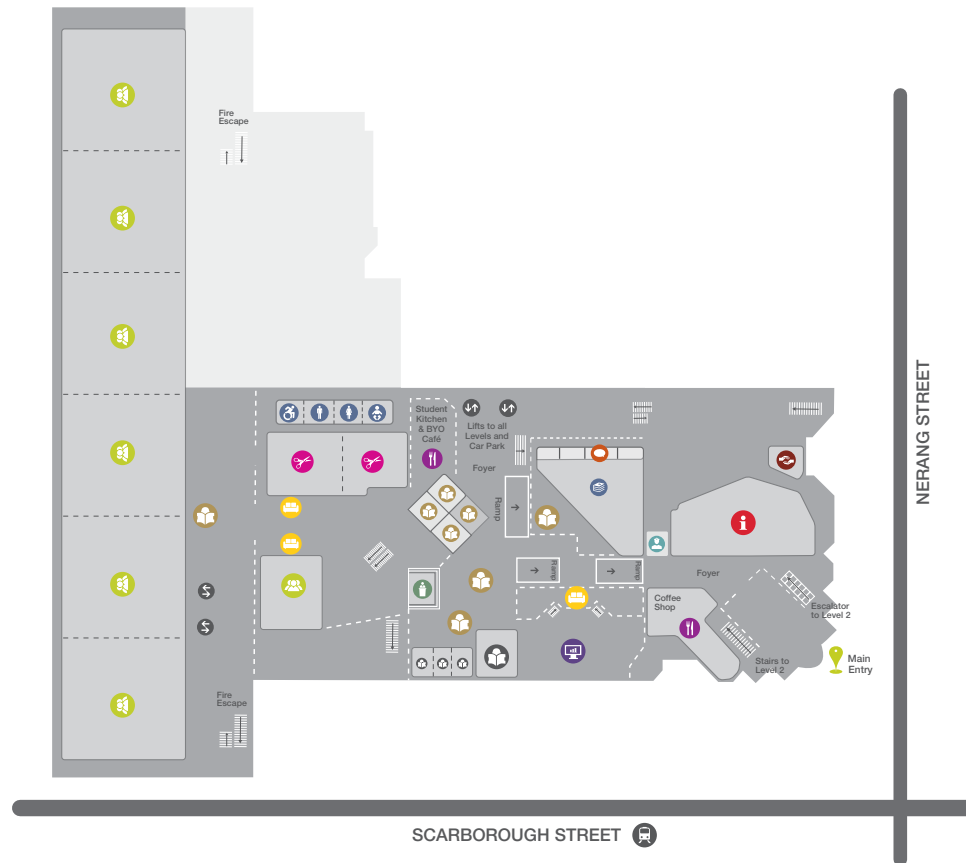

**MAKE
GREAT
HAPPEN**

TAFE QUEENSLAND GOLD COAST, SOUTHPORT

LEVEL 1

Main Entrance and Customer Service Level and Classrooms

-  Baby Change Facilities
-  Bus Stop
-  Classrooms
-  Computer Area
-  Counsellors
-  Customer Service
-  Dining Areas
-  Escalators
-  Library
-  Lifts
-  Security
-  Stage
-  Stairs
-  Study Areas
-  Student Lounge
-  Student Support Officers
-  The Style Academy Hair Salon
-  Toilets
-  Toilets – Disabled

**MAKE
GREAT
HAPPEN**

TAFE QUEENSLAND GOLD COAST, SOUTHPORT

LEVEL 2

Classrooms and Practical Nursing Labs

-  Coffee Academy
-  Classrooms
-  Entry to car park
-  Escalators
-  Lifts
-  Nursing Labs
-  Stairs
-  Study Areas
-  Student Lounge
-  The Style Academy Beauty Salon
-  Toilets
-  Toilets – Disabled

**MAKE
GREAT
HAPPEN**

TAFE QUEENSLAND GOLD COAST, SOUTHPORT

LEVEL 3

Classrooms

-  Catherine Alexander Independent Learning Centre
-  Classrooms
-  Computer Areas
-  Escalators
-  Lifts
-  Study Areas
-  Student Lounge
-  Stairs
-  Toilets
-  Toilets – Disabled