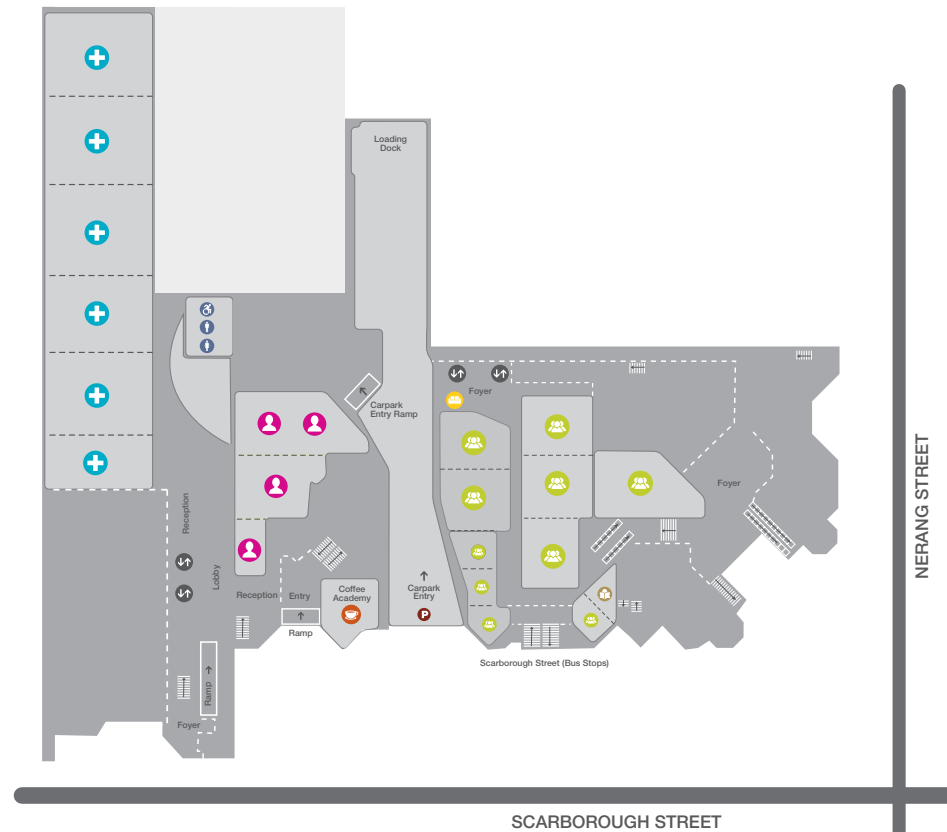

**MAKE
GREAT
HAPPEN**

TAFE QUEENSLAND GOLD COAST, SOUTHPORT

LEVEL 1

Main Entrance and Customer Service Level and Classrooms

-  Baby Change Facilities
-  Bus Stop
-  Classrooms
-  Computer Area
-  Counsellors
-  Customer Service
-  Dining Areas
-  Escalators
-  Library
-  Lifts
-  Security
-  Stage
-  Stairs
-  Study Areas
-  Student Lounge
-  Student Support Officers
-  The Style Academy Hair Salon
-  Toilets
-  Toilets – Disabled

**MAKE
GREAT
HAPPEN**

TAFE QUEENSLAND GOLD COAST, SOUTHPORT

LEVEL 2

Classrooms and Practical Nursing Labs

-  Coffee Academy
-  Classrooms
-  Entry to car park
-  Escalators
-  Lifts
-  Nursing Labs
-  Stairs
-  Study Areas
-  Student Lounge
-  The Style Academy Beauty Salon
-  Toilets
-  Toilets – Disabled

**MAKE
GREAT
HAPPEN**

TAFE QUEENSLAND GOLD COAST, SOUTHPORT

LEVEL 3

Classrooms

-  Catherine Alexander Independent Learning Centre
-  Classrooms
-  Computer Areas
-  Escalators
-  Lifts
-  Study Areas
-  Student Lounge
-  Stairs
-  Toilets
-  Toilets – Disabled

**MAKE
GREAT
HAPPEN**

TAFE QUEENSLAND GOLD COAST, SOUTHPORT

LEVEL 4

Classrooms

-  Classrooms
-  Computer Areas
-  Dining Areas
-  Escalators
-  Lifts
-  Stairs
-  Study Areas
-  Student Lounge
-  Toilets
-  Toilets – Disabled