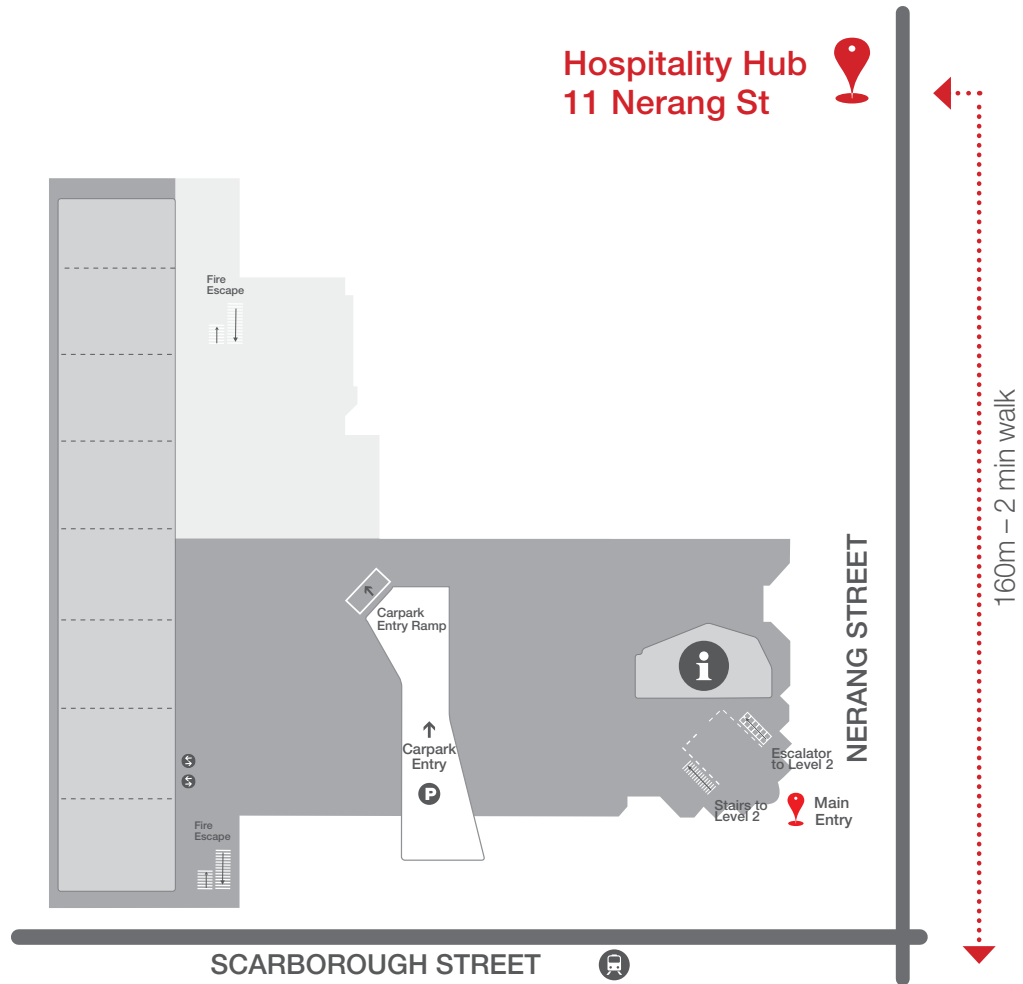

TAFE QUEENSLAND GOLD COAST, SOUTHPORT

91–99 Scarborough Street

Our Southport location offers vibrant spaces and advanced learning technologies including contemporary study zones, a refreshed and connected library and Wi-Fi throughout so students can BYO services. This location is conveniently located close to public transport, including the G:link which travels right past our front door.

**MAKE
GREAT
HAPPEN**

TAFE QUEENSLAND GOLD COAST, SOUTHPORT

LEVEL 1

Main Entrance and Customer Service Level and Classrooms

-  Baby Change Facilities
-  Bus Stop
-  Classrooms
-  Computer Area
-  Counsellors
-  Customer Service
-  Dining Areas
-  Escalators
-  Library
-  Lifts
-  Security
-  Stage
-  Stairs
-  Study Areas
-  Student Lounge
-  Student Support Officers
-  The Style Academy Hair Salon
-  Toilets
-  Toilets – Disabled